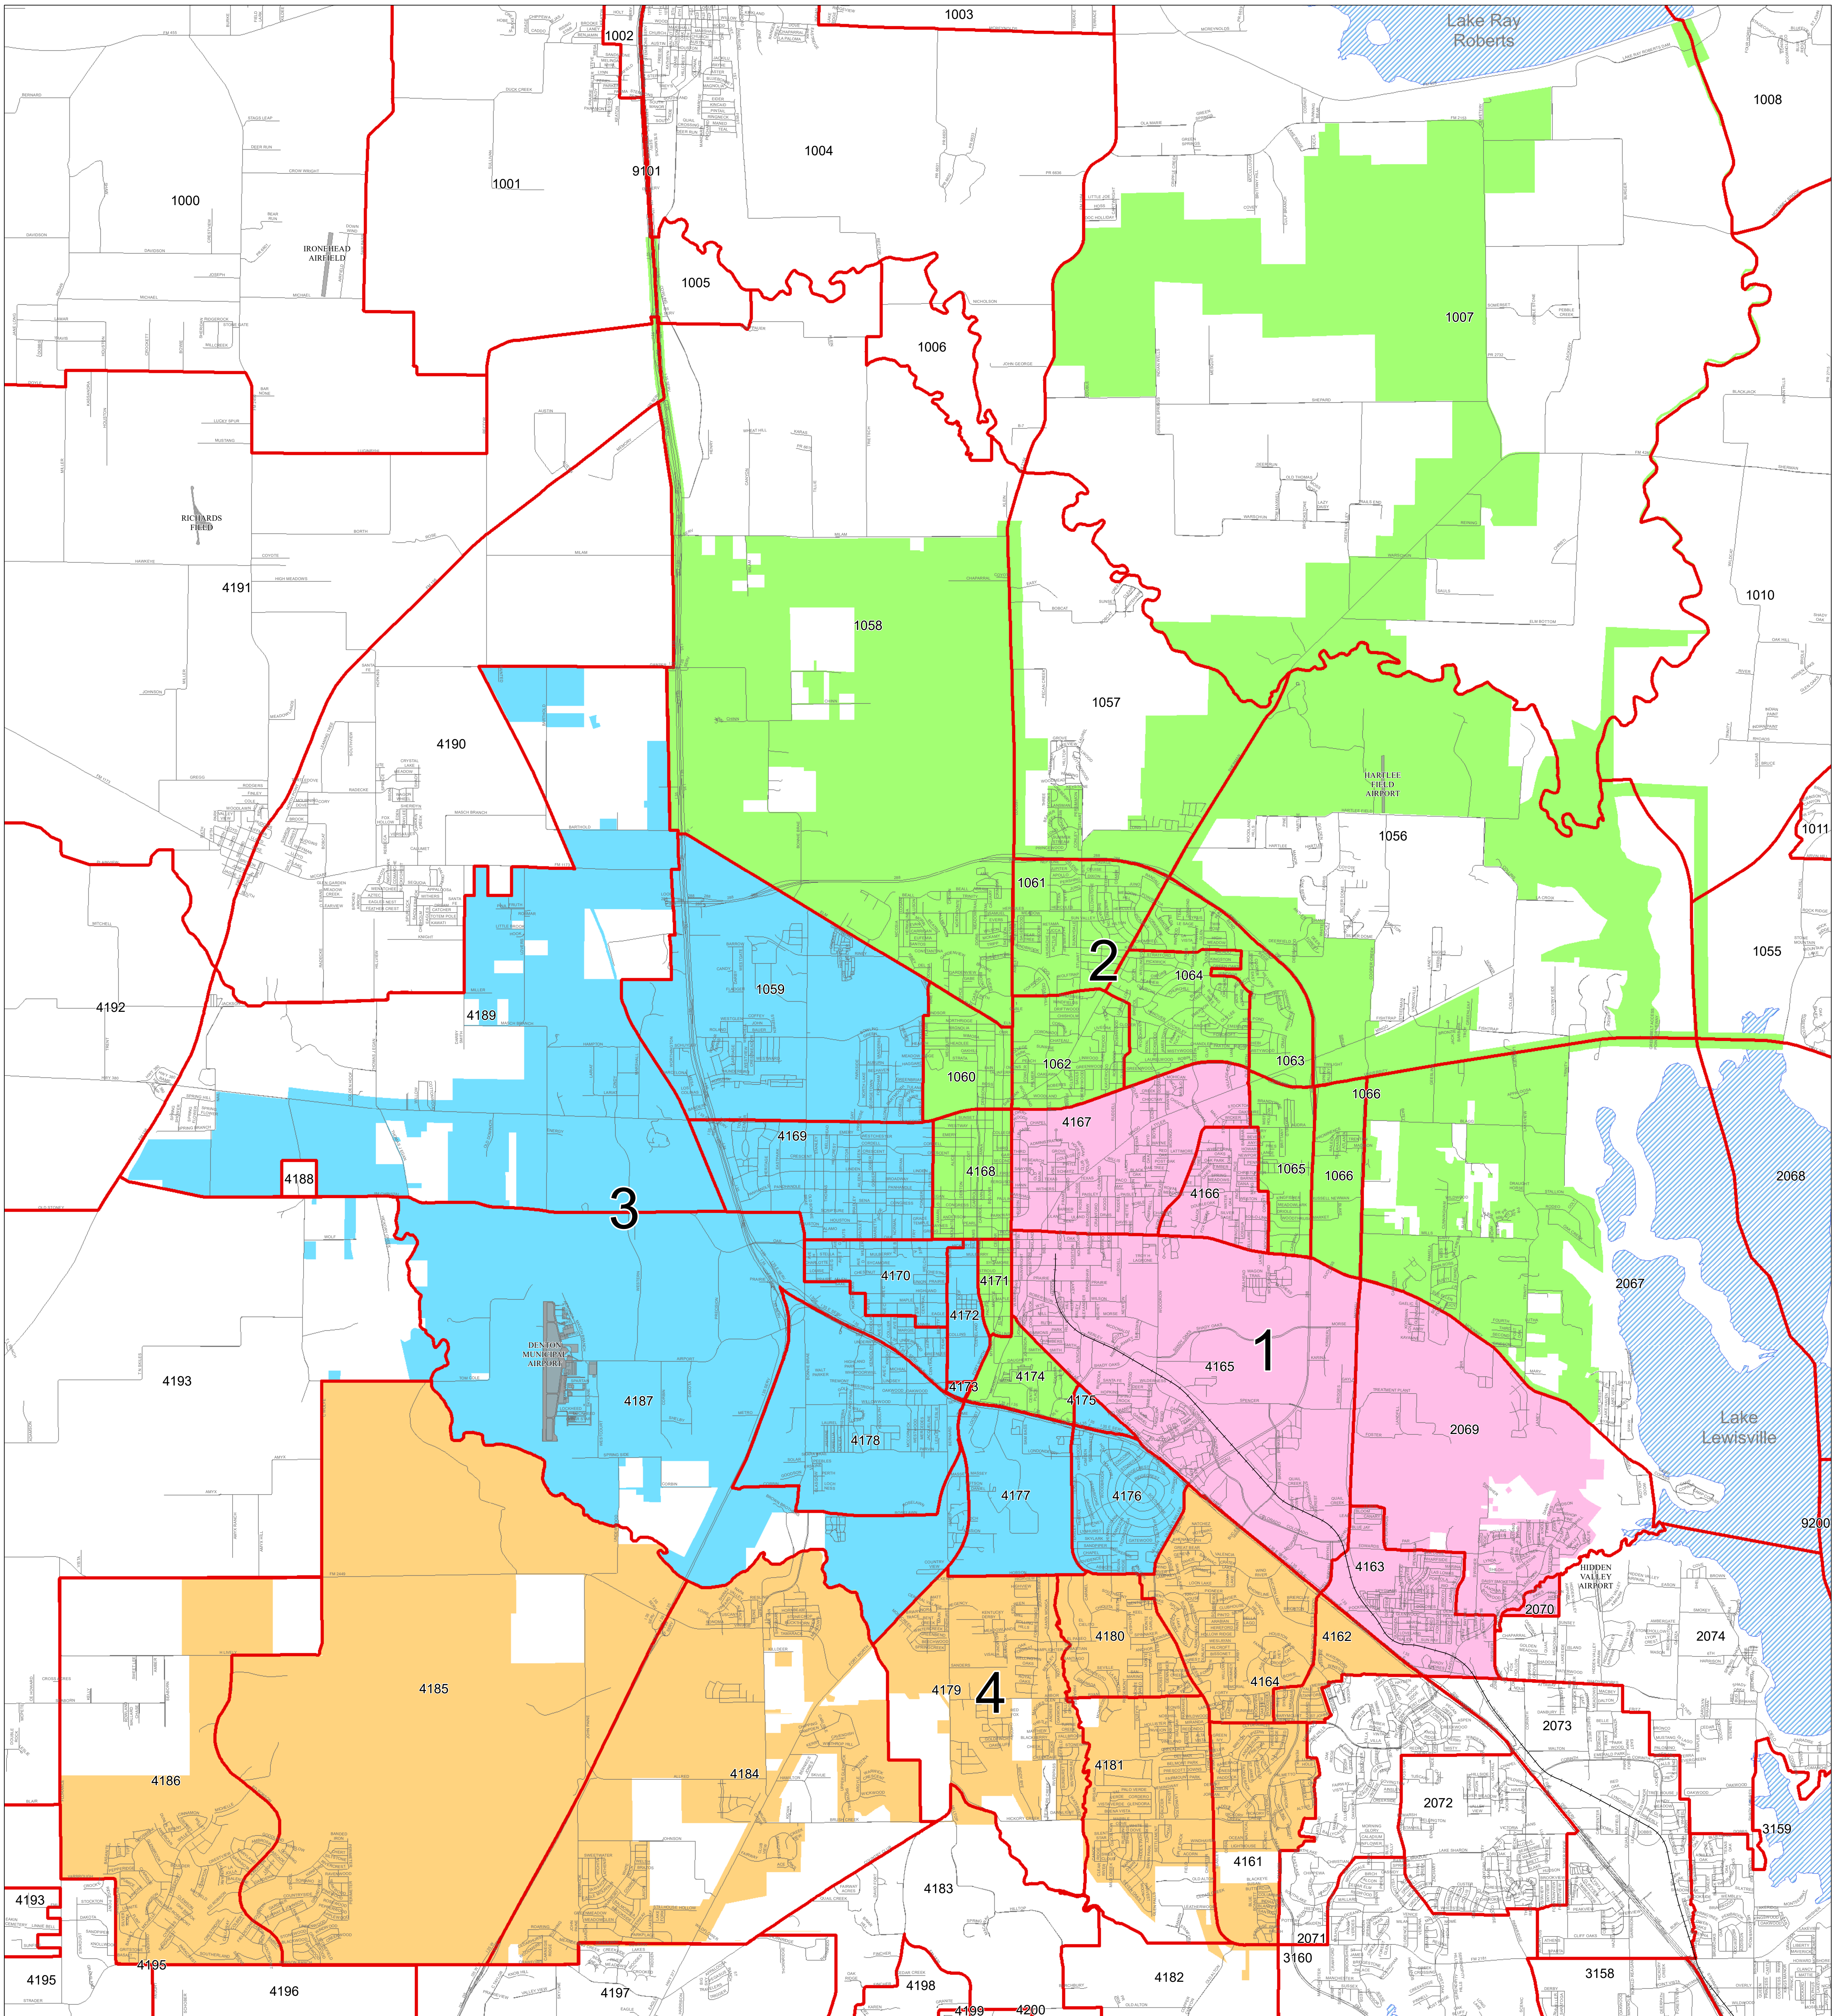

CITY OF DENTON

Voter Districts - January 2022

Legend

- DCTA Route
- District 2
- District 3
- Lakes
- District 1
- District 4
- Voter Precincts

The City of Denton has prepared maps for departmental use. These are not official maps of the City of Denton and should not be used for legal, engineering or surveying purposes but rather for reference purposes. These maps are the property of the City of Denton and have been made available to the public based on the Public Information Act. The City of Denton makes every effort to produce and publish the most current and accurate information possible. No warranties, expressed or implied, are provided for the data herein, its use, or its interpretation. Utilization of this map indicates understanding and acceptance of this statement.